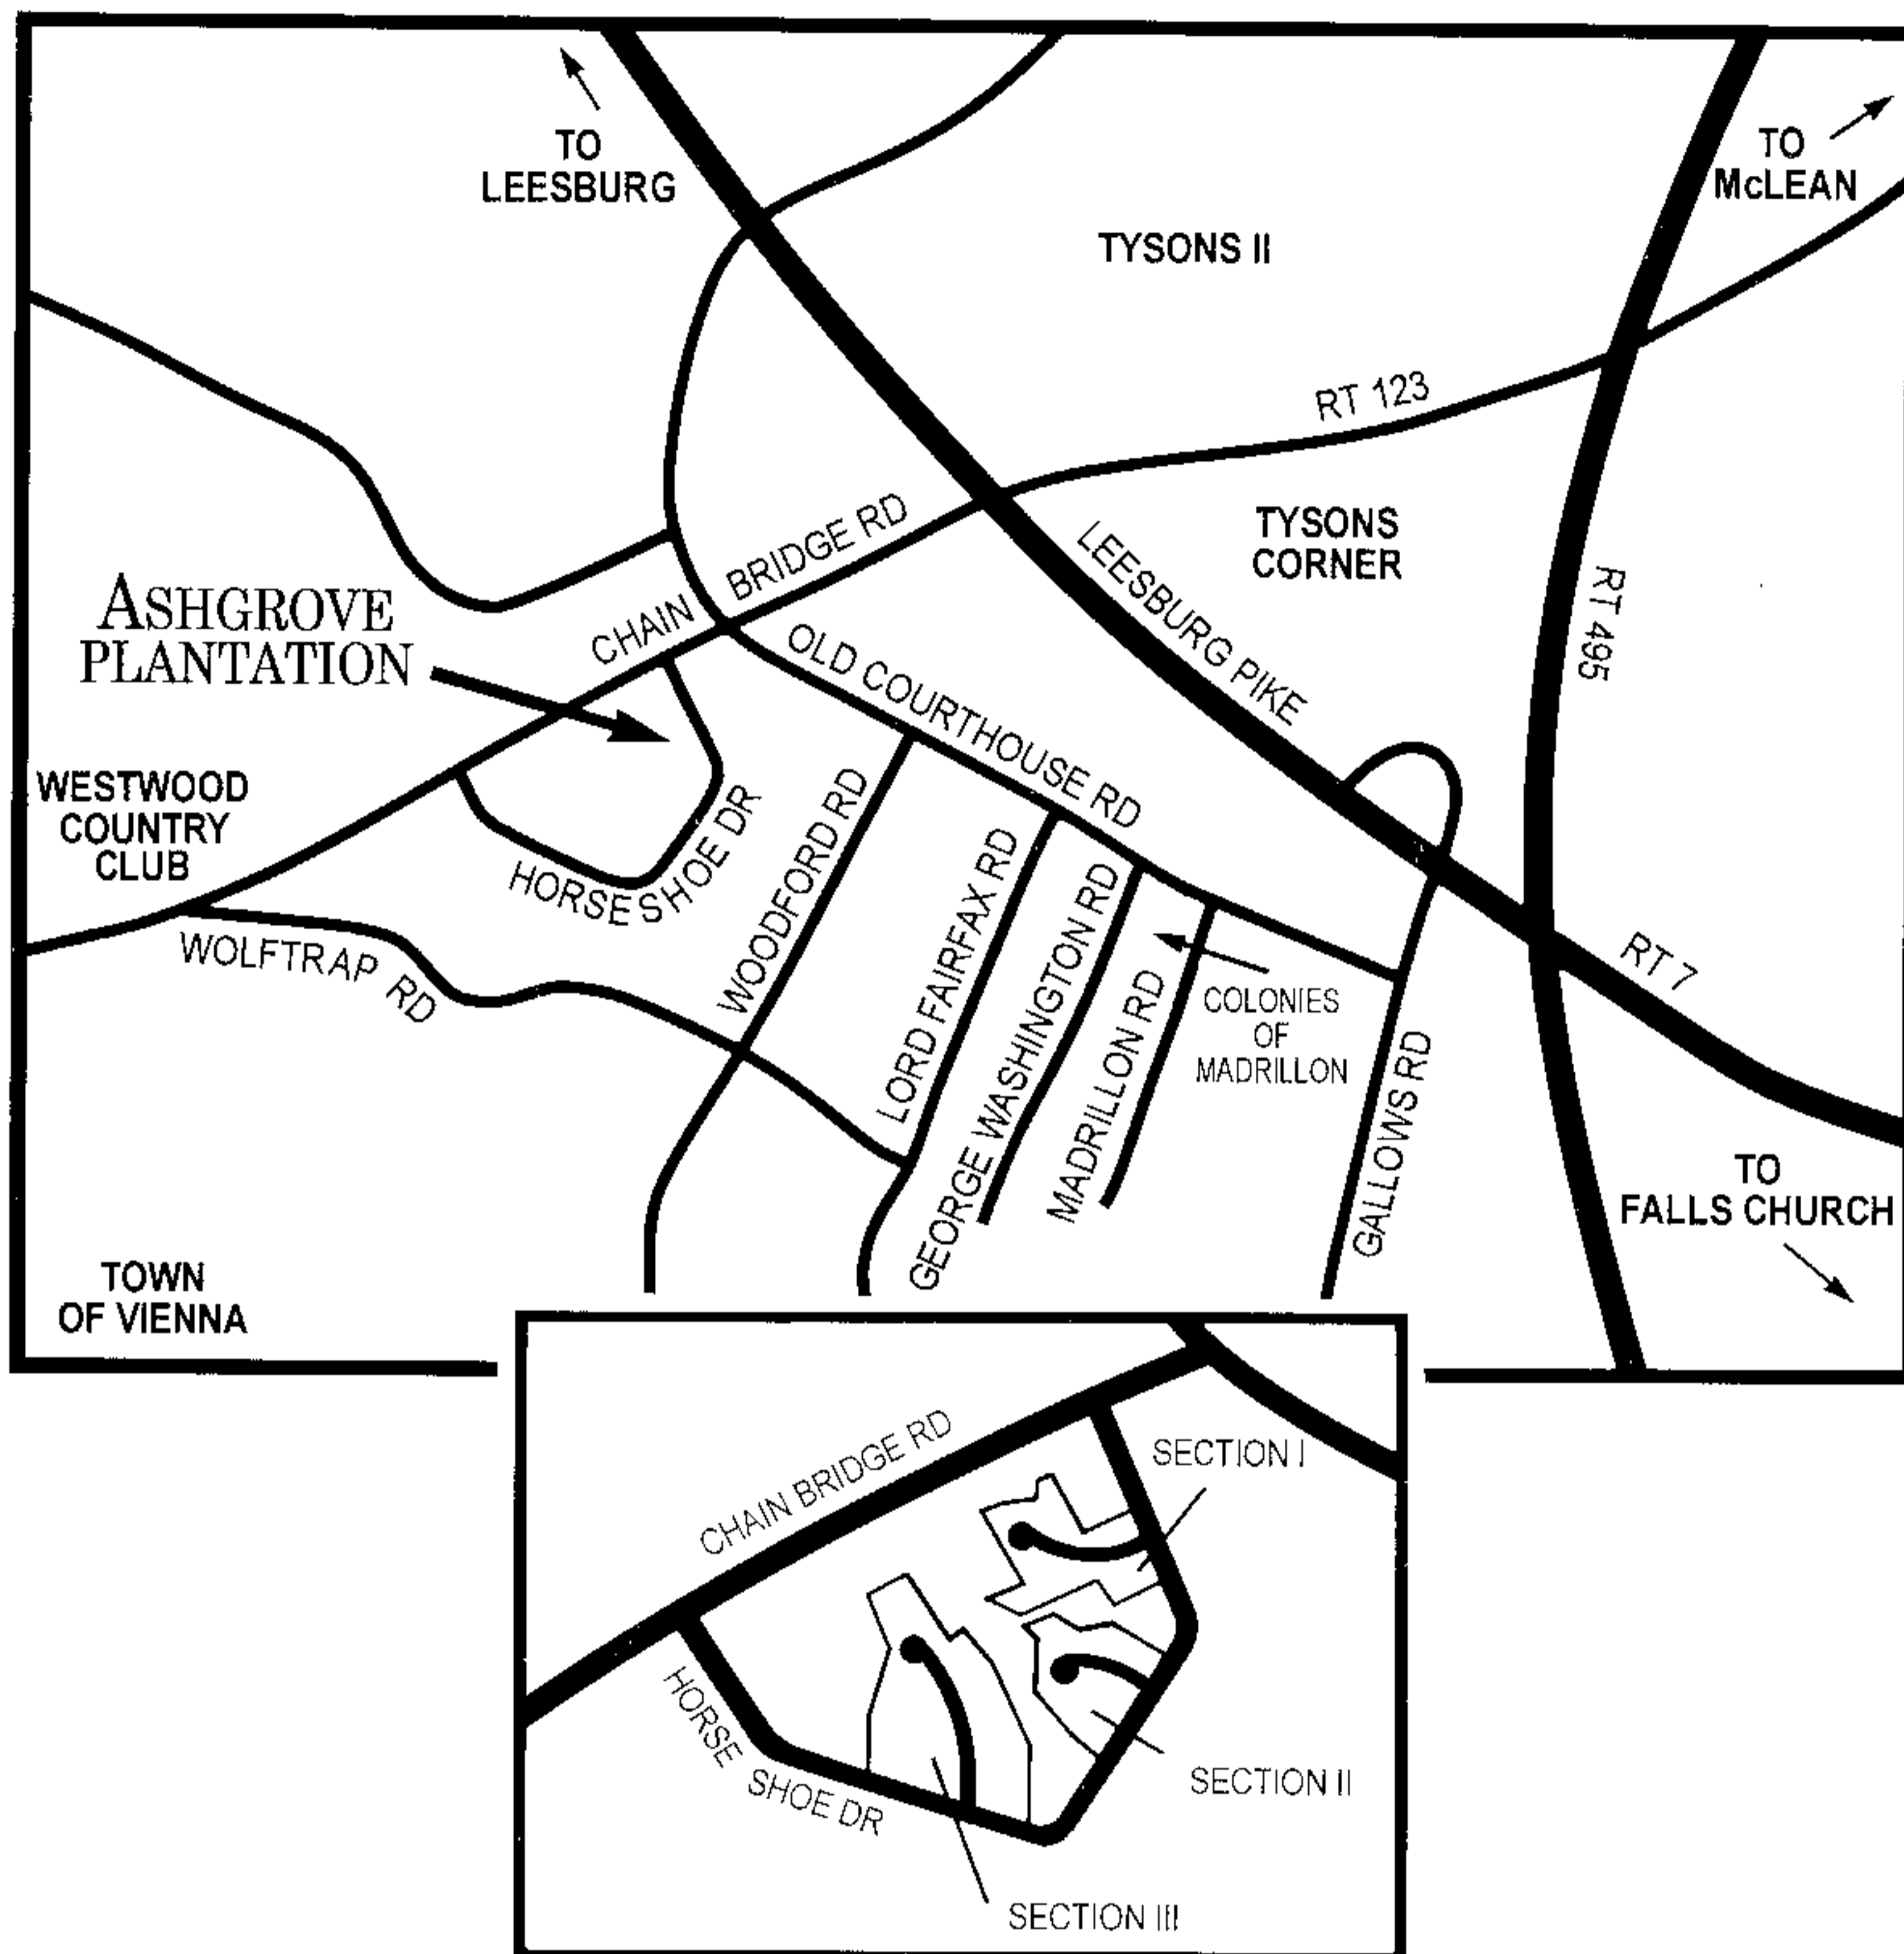

# ASHGROVE PLANTATION

Horse Shoe Drive  
Vienna, Virginia

Built and  
Developed by

**DITTMAR**  
COMPANY

For more information call (703) 556-9233

*"Dittmar Company is pledged to the letter and spirit of U.S. policy for the achievement of Equal Housing Opportunity throughout the Nation. We encourage and support an affirmative advertising and marketing program in which there are no barriers to obtaining housing because of race, color, religion, sex, handicap, familial status, or national origin."*